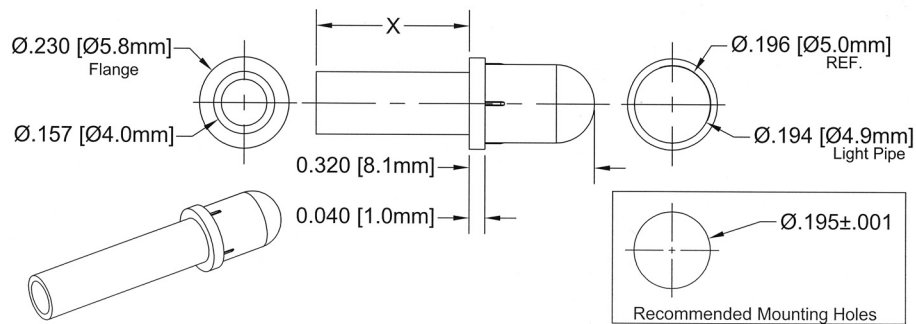

RIGID LIGHT PIPES

Panel Light Pipes

- Dual-Lens Geometry
- Improved Lighting Intensity
- PLP5 Series Panel Light Pipes Press Fit into Panel
- Available in Lengths from 0.125"-1.50" in increments of 0.125"
- No Additional Hardware or Special Tools Required for Installation

Part No.		X=Length	Price Code
PLP5 Series	PLP5-2 Series		
PLP5-125	PLP5-2-125	.125 (3.2)	E
PLP5-250	PLP5-2-250	.250 (6.4)	E
PLP5-350	PLP5-2-350	.350 (8.9)	E
PLP5-375	PLP5-2-375	.375 (9.5)	E
PLP5-500	PLP5-2-500	.500 (12.7)	E
PLP5-625	PLP5-2-625	.625 (15.9)	E
PLP5-750	PLP5-2-750	.750 (19.0)	E
PLP5-1000	PLP5-2-1000	1.000 (25.4)	E
PLP5-1250	PLP5-2-1250	1.250 (31.8)	E
PLP5-1500	PLP5-2-1500	1.500 (38.1)	E

Note:

Standard, leave blank for clear, Price Code: E
Dyed Color, Price Code: L

RED: RD
GREEN: GN
BLUE: BE
YELLOW: YW

PLP5-XXX

Panel Light Pipes, Rear Mount,
Standard Color: Clear
Color: See Chart

PLP5-2-XXX

Panel Light Pipes, Front Mount,
Low Profile, Round Face
Standard Color: Clear
Color: See Chart